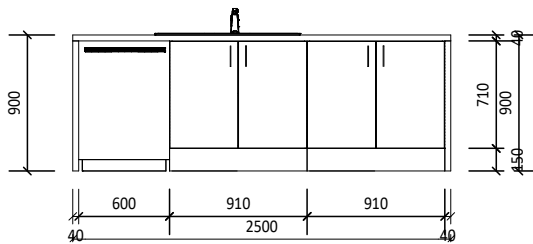

Sheet No. 1 of 2

Date: 02/08/19
 Designed By:
 Sheet Size: A4 (297 x 210)
 DIMENSIONS IN MILLIMETRES - DO NOT SCALE

Elevation D

Elevation A

Elevation B

Elevation C

Elevation E

Company Details:
 Port Hacking Road,
 Miranda NSW 2228
 T: 1300 855 411 F:
 E: info@au.planit.com

Title. How To Draw a Kitchen

Customer Name: Mr & Mrs P. Smith
 Customer Address: 15 Wellington Drive Sydney 2000
 Site Address: 15 Wellington Drive Sydney 2000
 T: M: E: p_smith_sydney@email.com

Sheet No. 2 of 2

Date: 02/08/19
 Designed By:
 Sheet Size: A4 (297 x 210)
 DIMENSIONS IN MILLIMETRES - DO NOT SCALE