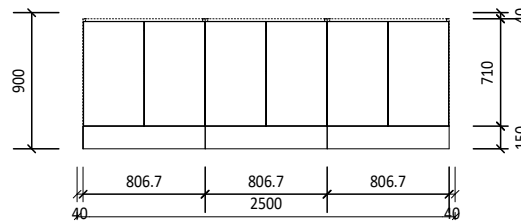

Sheet No. 1 of 2

Date: 02/08/19
 Designed By:
 Sheet Size: A4 (297 x 210)
 DIMENSIONS IN MILLIMETRES - DO NOT SCALE

Elevation D

Elevation A

Elevation B

Elevation C

Elevation E

Company Details:
 Port Hacking Road,
 Miranda NSW 2228
 T: 1300 855 411 F:
 E: info@au.planit.com

Title. How To Draw a Kitchen

Customer Name: Mr & Mrs P. Smith
 Customer Address: 15 Wellington Drive Sydney 2000
 Site Address: 15 Wellington Drive Sydney 2000
 T: M: E: p_smith_sydney@email.com

Sheet No. 2 of 2

Date: 02/08/19
 Designed By:
 Sheet Size: A4 (297 x 210)
 DIMENSIONS IN MILLIMETRES - DO NOT SCALE