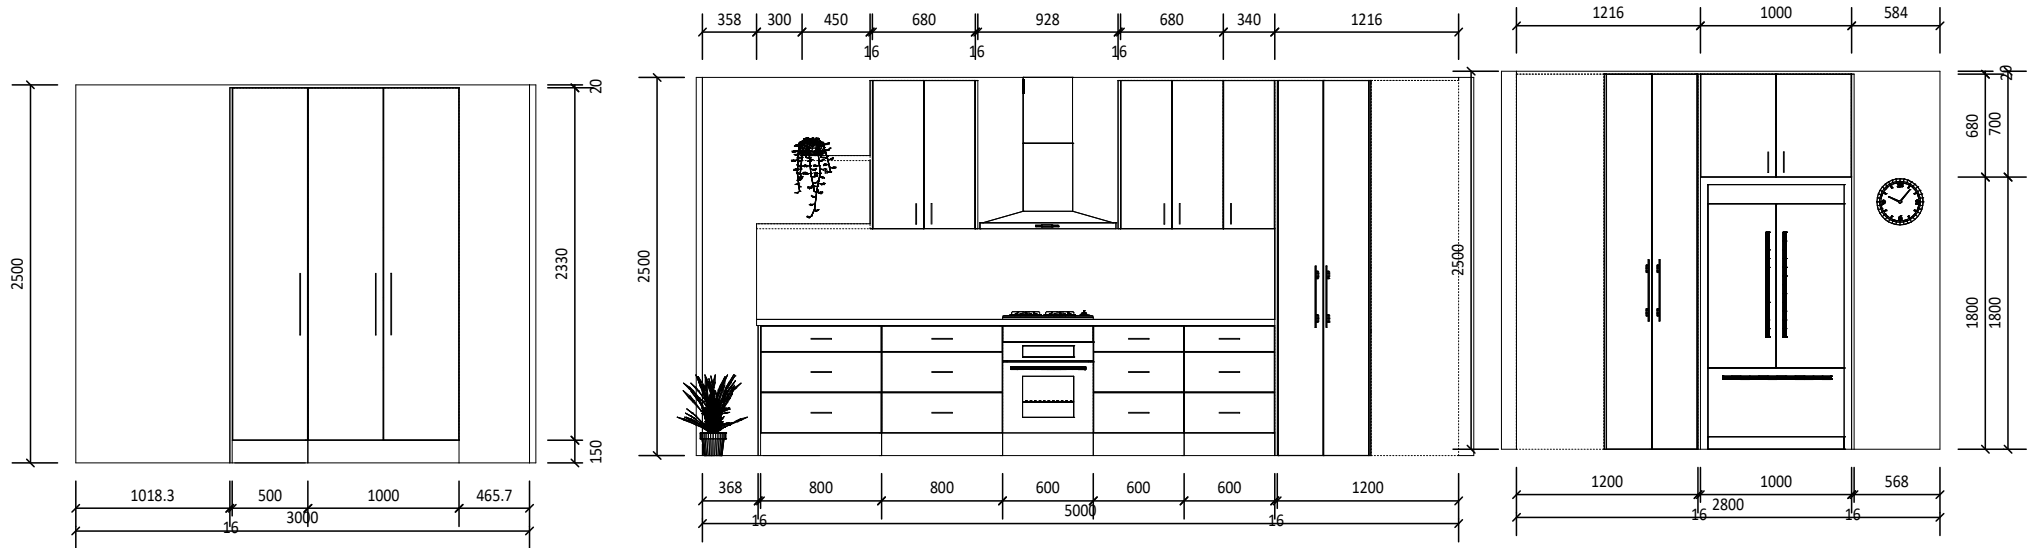

Floor Pan

Company Details:
 Port Hacking Road,
 Miranda NSW 2228
 T: 1300 855 411 F:
 E: info@au.planit.com

Title. How To Draw a Kitchen

Customer Name: Mr & Mrs P. Smith
 Customer Address: 15 Wellington Drive Sydney 2000
 Site Address: 15 Wellington Drive Sydney 2000
 T: M: E: p_smith_sydney@email.com

Sheet No. 1 of 2

Date: 02/08/19
 Designed By:
 Sheet Size: A4 (297 x 210)
 DIMENSIONS IN MILLIMETRES - DO NOT SCALE

Elevation D

Elevation A

Elevation B

Elevation C

Elevation E

Company Details:
 Port Hacking Road,
 Miranda NSW 2228
 T: 1300 855 411 F:
 E: info@au.planit.com

Date: 02/08/19
 Designed By:
 Sheet Size: A4 (297 x 210)
 DIMENSIONS IN MILLIMETRES - DO NOT SCALE